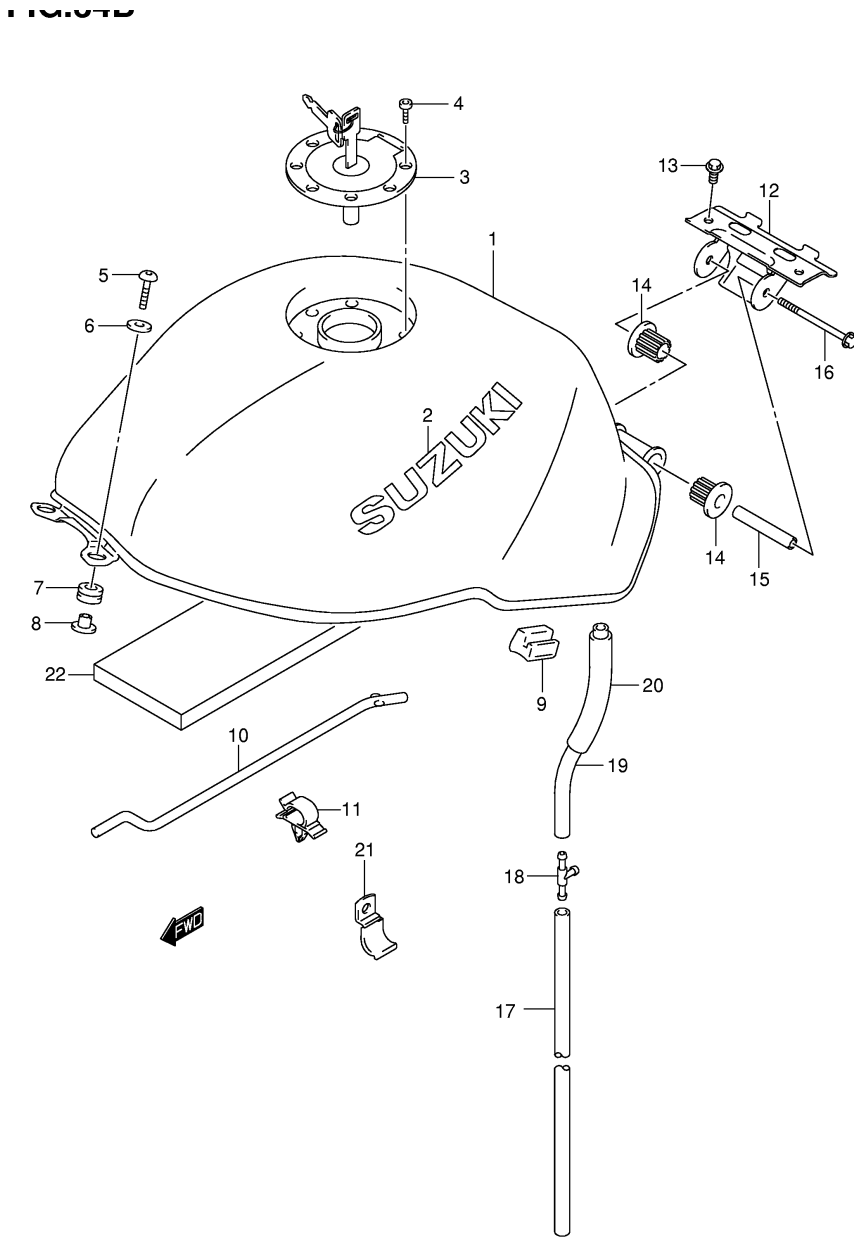

Ref No	Part No	Description
1	44100-20F00-Y7L	Tank Assy, Fuel (black)
1	44100-20F00-Y9H	Tank Assy, Fuel (yellow)
1	44100-20F00-YC2	Tank Assy, Fuel (blue)
1	44100-20F00-YD8	Tank Assy, Fuel (silver)
2	68111-42E20-1ZY	• . Emblem (gray)
2	68111-42E20-20G	• . Emblem (gray)
3	44200-33870	Cap Set, Fuel Tank
4	09106-05017	Bolt (I:20)
5	09139-06029	Screw (6x25)
6	09160-06054	Washer (6.5x22x1.6)
7	44511-19F00	Cushion, Front
8	44512-19F00	Spacer, Front
9	44559-19F00	Cushion, Fuel Tank Side
10	44574-33E01	Stay, Fuel Tank
11	09403-05310	Clamp
12	44550-19F10	Bracket, Fuel Tank Rear
13	01550-08163	Bolt
14	44541-02F00	Cushion, Fuel Tank Rear
15	44561-19F00	Spacer, Fuel Tank Rear
16	01550-08853	Bolt
17	09352-70103-600	Hose, No.2 (l:600->80)
18	09367-08004	Joint, 3 Way
19	44423-19F00	Hose, No.1
20	09351-14152-600	Protector (l:600->40)
21	44339-19F00	Clamp, Drain Hose
22	44194-19F00	Shield, Tank Front

SV650Y E02_034B
FUEL TANK